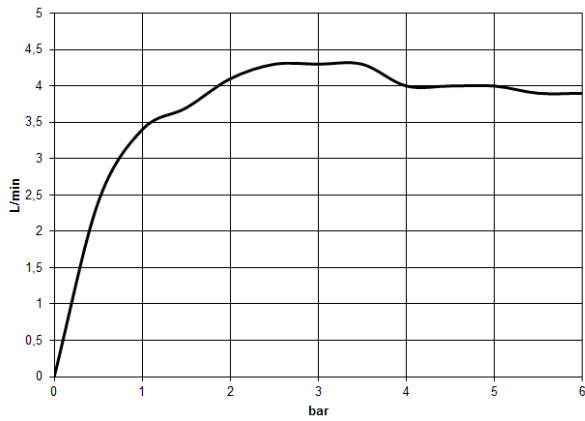

Recommended miscellaneous

- Concealed wall elbow -** 35 085 970 90
- max. recess depth 163 mm
 - min. recess depth 90 mm

CYO eSET Touchfree Basin mixer without pop-up waste with temperature setting - Chrome

CYO

ST 010 205 6811

ST 010 205 6R11
mm [inches]

Flow rate chart

Certificates

LGA_38116. IAPMO_8834 (2). IAPMO_N-4976. IAPMO_4976 (6). IAPMO_6397.

Spare parts list

No.	Item Number	Name	Quantity used	Delivery time
1	90 24 03 108 01 90	nipple set	1	2
2	90 31 11 004 00 90	pin	1	2
3	90 29 03 121 00 90	aerator	1	2