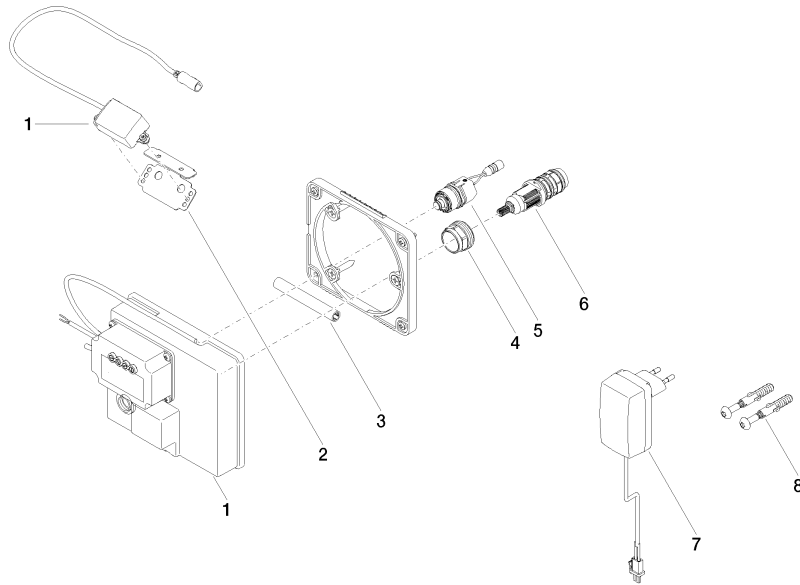

eSET Touchfree Basin mixer with temperature setting for combining with free-standing fittings - 35 740 970 90

Recommended miscellaneous

Extension for Touchfree 500 mm - 12 765 970 90

CYO eSET Touchfree Basin mixer without pop-up waste with temperature setting - Chrome

CYO

ST 010 205 6R11
mm [inches]

Certificates

LGA_29120.	WRAS_1906116.	IAPMO_EGS.	CE000001_eSet_Tou chfree_20171206_D E_signed.	CE000002_eSet_Tou chfree_20171206_E N_signed.
LGA_29119.				

ST 010 205 6811

Spare parts list

No.	Item Number	Name	Quantity used	Delivery time
1	90 10 01 177 00 90	electronic accessories	1	2
2	90 17 20 199 00 90	holder	1	2
3	90 23 01 124 00 90	sleeve	1	2
4	09 23 10 129 90	nut	1	2
5	04 30 50 079 00 90	valve	1	2
6	90 15 02 013 00 90	cartridge	1	2
7	04 10 01 246 00 90	electronic accessories	1	2
8	04 30 31 024 01 90	fixing set	1	2

CYO eSET Touchfree Basin mixer without pop-up waste with temperature setting - Chrome

CYO

ST 010 205 6811

- 190mm projection
- fixed spout
- rectangular, air-enriched flow
- hole diameter 37 mm
- 1/2" connection
- max. flow 4.5 l/min
- lead-free
- This product can help a building meet the requirements of Green Building Rating Systems, e.g. LEED®, BREEAM®, DGNB