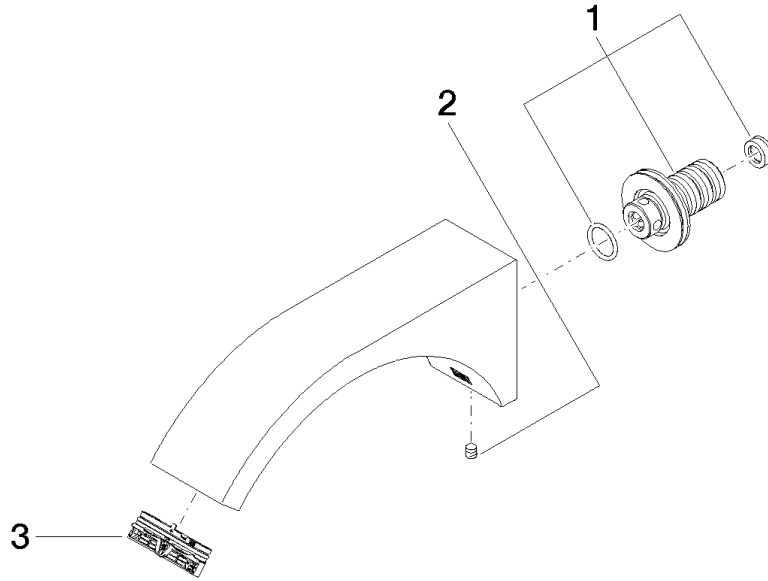

Recommended miscellaneous

- Concealed wall elbow -** 35 085 970 90
- max. recess depth 163 mm
 - min. recess depth 90 mm

CYO eSET Touchfree Basin mixer without pop-up waste with temperature setting - Chrome

CYO

ST 010 205 6811

ST 010 205 6R11
mm [inches]

Flow rate chart

Certificates

LGA_38116. IAPMO_8834 (2). IAPMO_N-4976. IAPMO_4976 (6). IAPMO_6397.

Spare parts list

No.	Item Number	Name	Quantity used	Delivery time
1	90 24 03 108 01 90	nipple set	1	2
2	90 31 11 004 00 90	pin	1	2
3	90 29 03 121 00 90	aerator	1	2