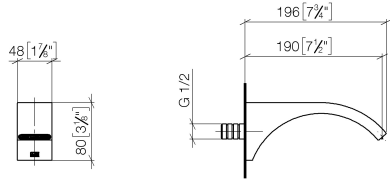

CYO eSET Touchfree Basin mixer without pop-up waste with temperature setting - Chrome

CYO

ST 010 205 6811

- 190mm projection
- fixed spout
- rectangular, air-enriched flow
- hole diameter 37 mm
- 1/2" connection
- max. flow 4.5 l/min
- lead-free
- This product can help a building meet the requirements of Green Building Rating Systems, e.g. LEED®, BREEAM®, DGNB

Recommended miscellaneous

- Concealed wall elbow -** 35 085 970 90
- max. recess depth 163 mm
 - min. recess depth 90 mm

CYO eSET Touchfree Basin mixer without pop-up waste with temperature setting - Chrome

CYO

ST 010 205 6811

ST 010 205 6R11
mm [inches]

Flow rate chart

Certificates

LGA_38116. IAPMO_8834 (2). IAPMO_N-4976. IAPMO_4976 (6). IAPMO_6397.

Spare parts list

No.	Item Number	Name	Quantity used	Delivery time
1	90 24 03 108 01 90	nipple set	1	2
2	90 31 11 004 00 90	pin	1	2
3	90 29 03 121 00 90	aerator	1	2